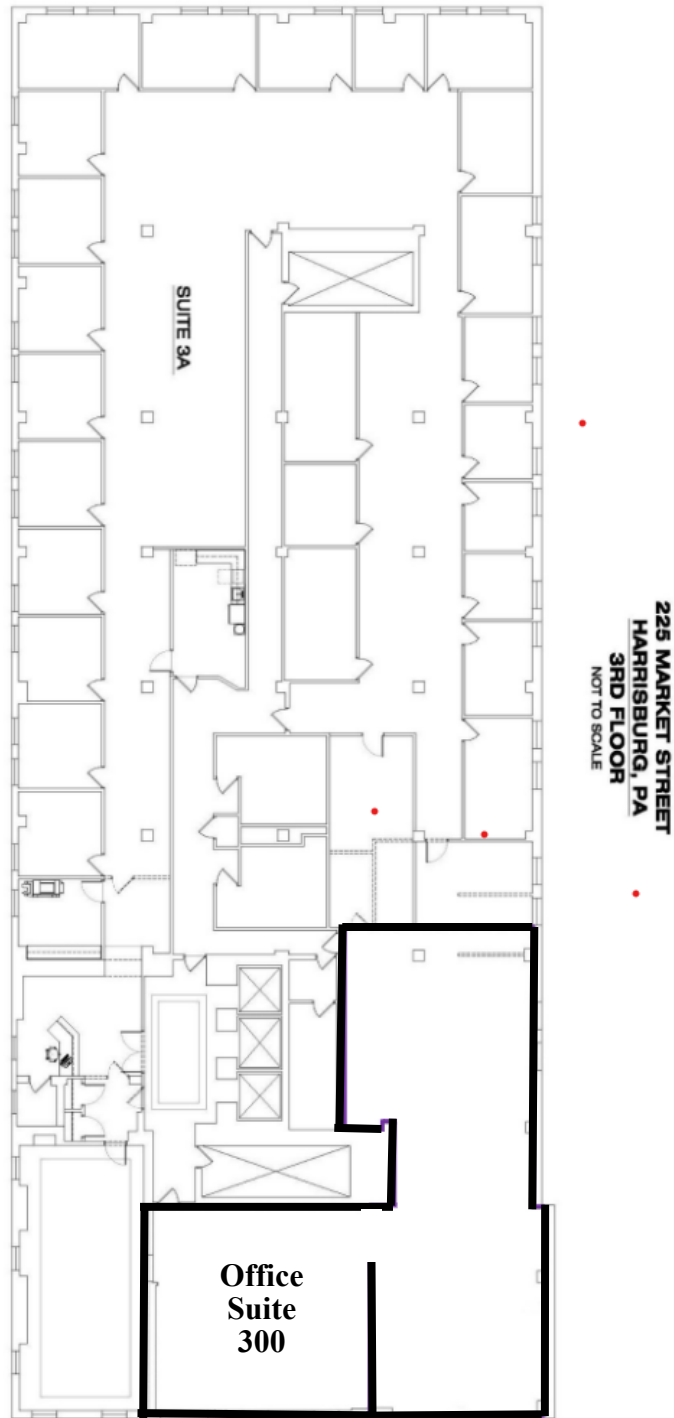

Office Space - 225 Market Street 3rd Floor - Office Suite 300

Market Street

HBG Realty, LLC ▪ 320 Market Street, Suite 273E, Harrisburg, PA 17101
Phone: 717-255-1058 ▪ Fax: 717-236-8975 ▪ hbgrealty@harristown.net ▪ www.hbgrealty.net

Information furnished regarding property for sale or lease is from sources deemed reliable, but is not guaranteed. No warranty or representation is made as to the accuracy thereof and is submitted subject to errors, omission, change of price or other conditions, prior sale, lease or withdrawal without notice.